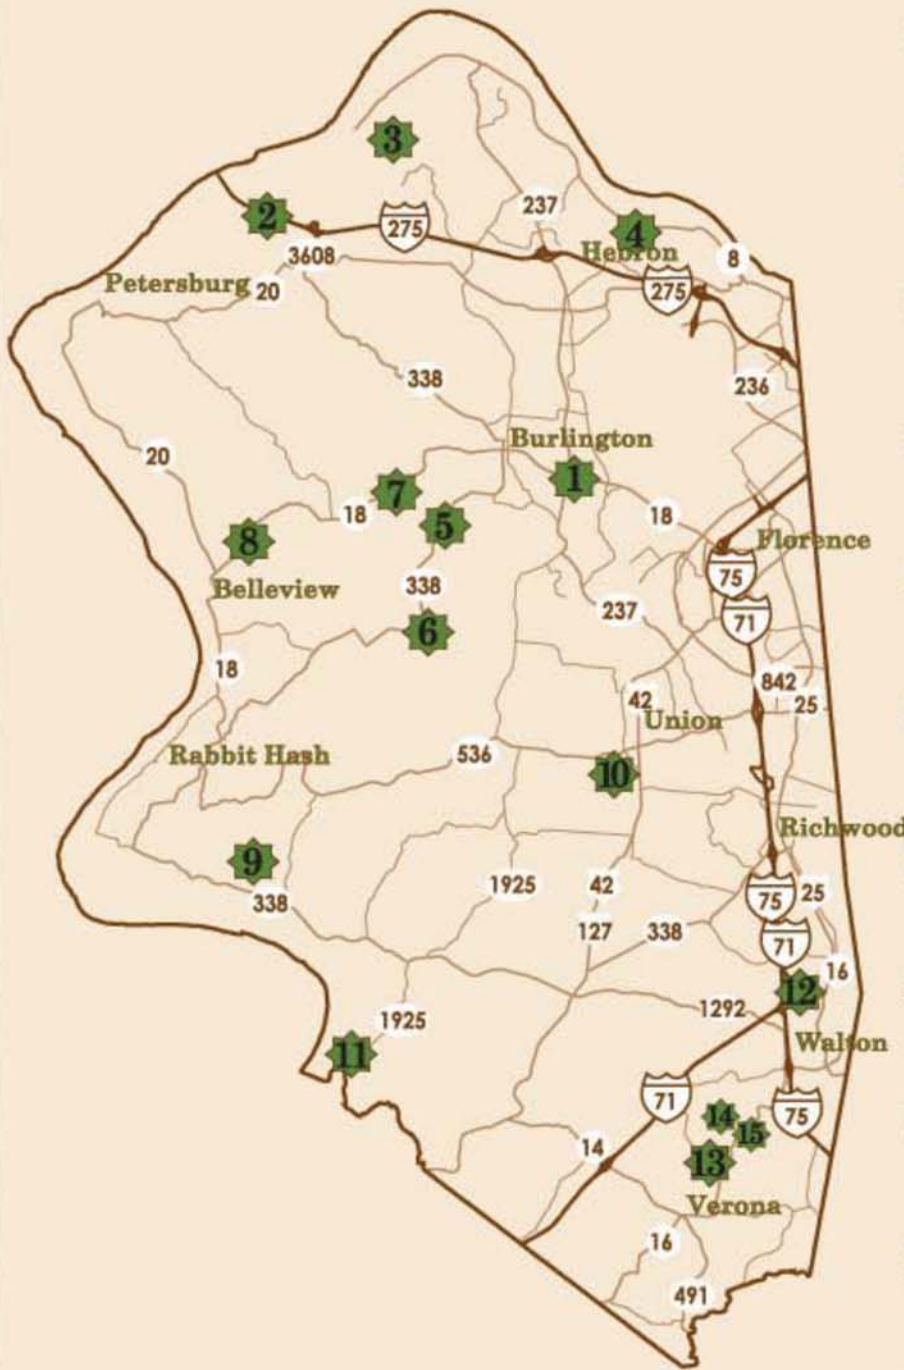

## BOONE COUNTY FARM TOUR MAP

- 1** BOONE COUNTY FARMERS MARKET  
6028 Camp Ernst Rd, Burlington  
859-586-6101
- 2** FIRST FARM INN  
2510 Stevens Road, Petersburg  
859-586-0199
- 3** MERRELL FAMILY FARM  
896 Merrell Road, Hebron  
859-630-7004
- 4** MCGLASSON FARMS  
5832 River Road, Hebron  
859-689-5229
- 5** BROKEN M FARM  
6979 East Bend Road, Burlington  
859-586-5892
- 6** EAGLE BEND ALPACA FARM  
7812 East Bend Road, Burlington  
859-586-5695
- 7** KINMAN FARMS  
4175 Burlington Pike, Burlington  
859-689-2682
- 8** HISTORIC DINSMORE HOMESTEAD  
5656 Burlington Pike, Burlington  
859-586-6117
- 9** POTTER'S RANCH  
5194 Beaver Road, Union  
859-586-5475
- 10** FARM HAVEN, LLC  
10165 Old Union Road, Union  
859-380-3882
- 11** JANE'S SADDLEBAG  
13989 Ryle Road, Union  
859-384-6617
- 12** RYAN RAISED FARM  
25 Old Beaver Road, Walton  
859-485-4633
- 13** WHEELRIM ALPACAS  
2089 Stephenson Mill Road, Verona  
859-485-7360
- 14** VERONA VINEYARDS, LLC  
& SUN SUGAR FARMS  
13815 Walton-Verona Road, Verona  
859-485-3544