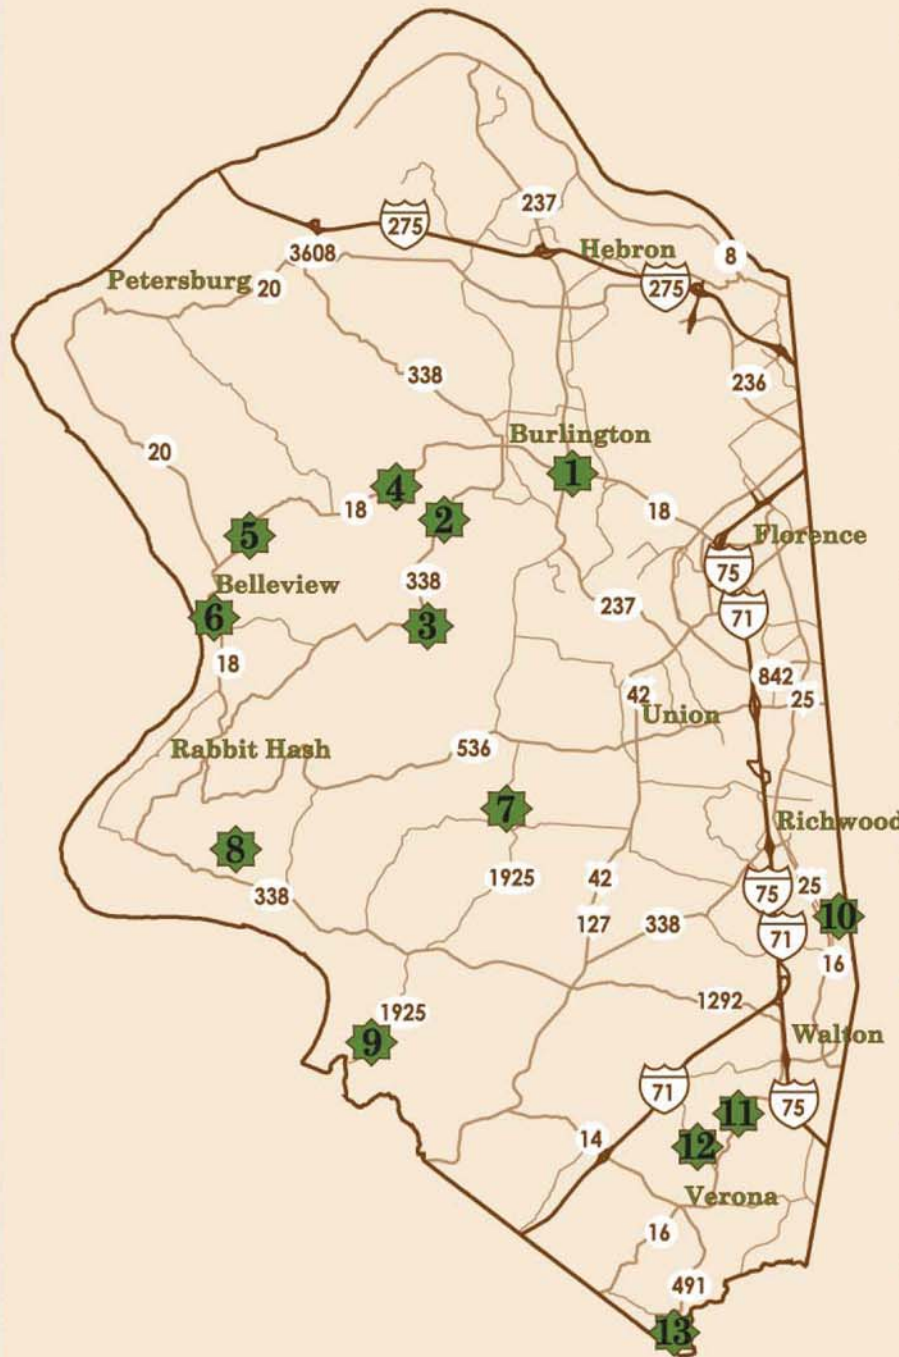

## BOONE COUNTY FARM TOUR MAP

**1** BOONE COUNTY FARMERS MARKET  
6028 Camp Ernst Rd, Burlington  
859-586-6101

**2** BROKEN M FARM  
6979 East Bend Rd, Burlington  
859-586-5892

**3** EAGLE BEND ALPACA FARM  
7812 East Bend Rd, Burlington  
859-586-5695

**4** KINMAN FARMS  
4175 Burlington Pk, Burlington  
859-689-2682

**5** HISTORIC DINSMORE HOMESTEAD  
5656 Burlington Pk, Burlington  
859-586-6117

**6** SCOTT FARM  
6324 Pike Street, Belleview  
859-586-8018

**7** THISTLEHAIR FARM  
10570 Big Bone Rd, Union  
859-384-3317

**8** POTTER'S RANCH  
5194 Beaver Rd, Union  
859-586-5475

**9** JANE'S SADDLEBAG  
13989 Ryle Road, Union  
859-384-6617

**10** BENTON FAMILY FARM  
11896 Old Lexington Pk, Walton  
859-485-7000

**11** VERONA VINEYARDS, LLC  
13815 Walton-Verona Rd, Verona  
859-485-3544

**12** WHEELRIM ALPACAS  
2089 Stephenson Mill Rd, Verona  
859-485-7360

**13** BARKER'S BLACKBERRY  
HILL WINERY  
16629 Mt. Zion Verona Rd., Crittenden  
859-428-0377